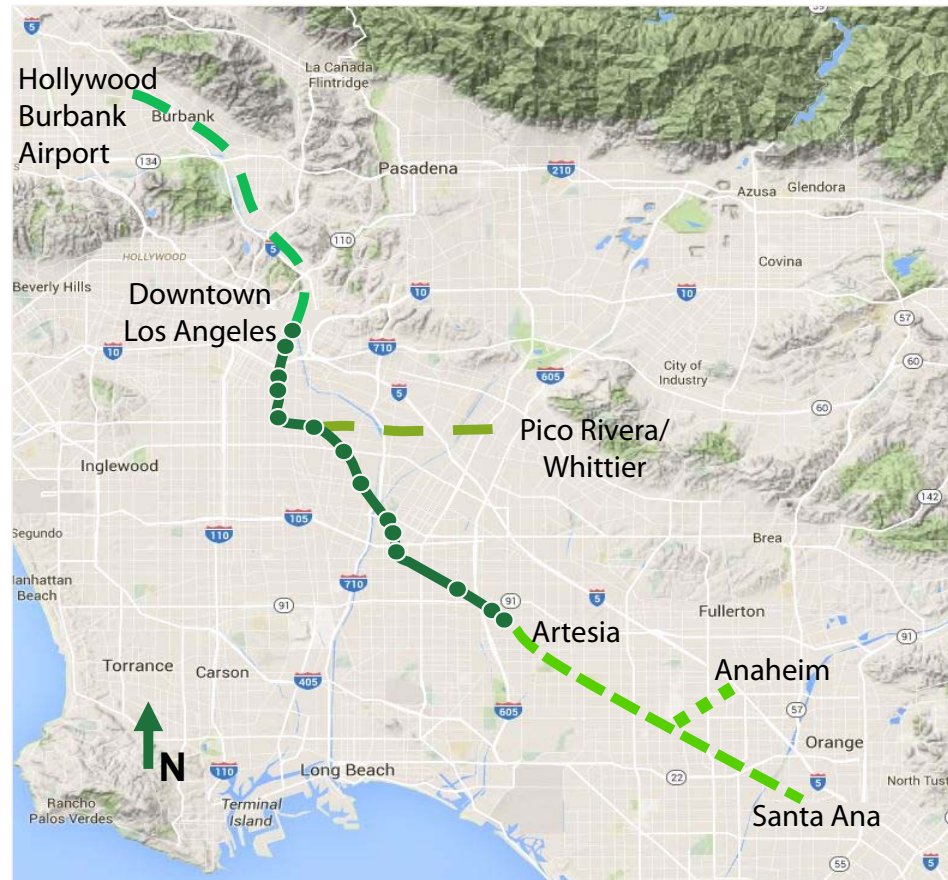

ECO-RAPID TRANSIT TRANSIT ORIENTED DEVELOPMENT

Michael R. Kodama
mkodama@eco-rapid.org

Connecting communities, creating jobs, and generating opportunities

Eco-Rapid Transit

Members:

- City of Artesia
- City of Bell
- City of Bell Gardens
- City of Burbank
- City of Cudahy
- City of Downey
- City of Glendale
- City of Huntington Park
- City of Maywood
- City of Paramount
- City of South Gate
- City of Vernon
- Hollywood Burbank Airport

Connecting communities, creating jobs, and generating opportunities

West Santa Ana Branch Transit Corridor Project Overview

West Santa Ana Branch Map

Environmental Analysis

Connecting communities, creating jobs, and generating opportunities

- Environmental Process
- Public Private Partnership
- Transit Oriented Development

- Construction – 2021
- Operation - 2028

Vision

The West Santa Ana Branch Transit Corridor connects distinct communities that share a common desire to provide safe, walkable and compact neighborhoods around their station with a mix of uses that builds on the unique character of each station area and results in Equitable Sustainable Interdependent Economic vitality