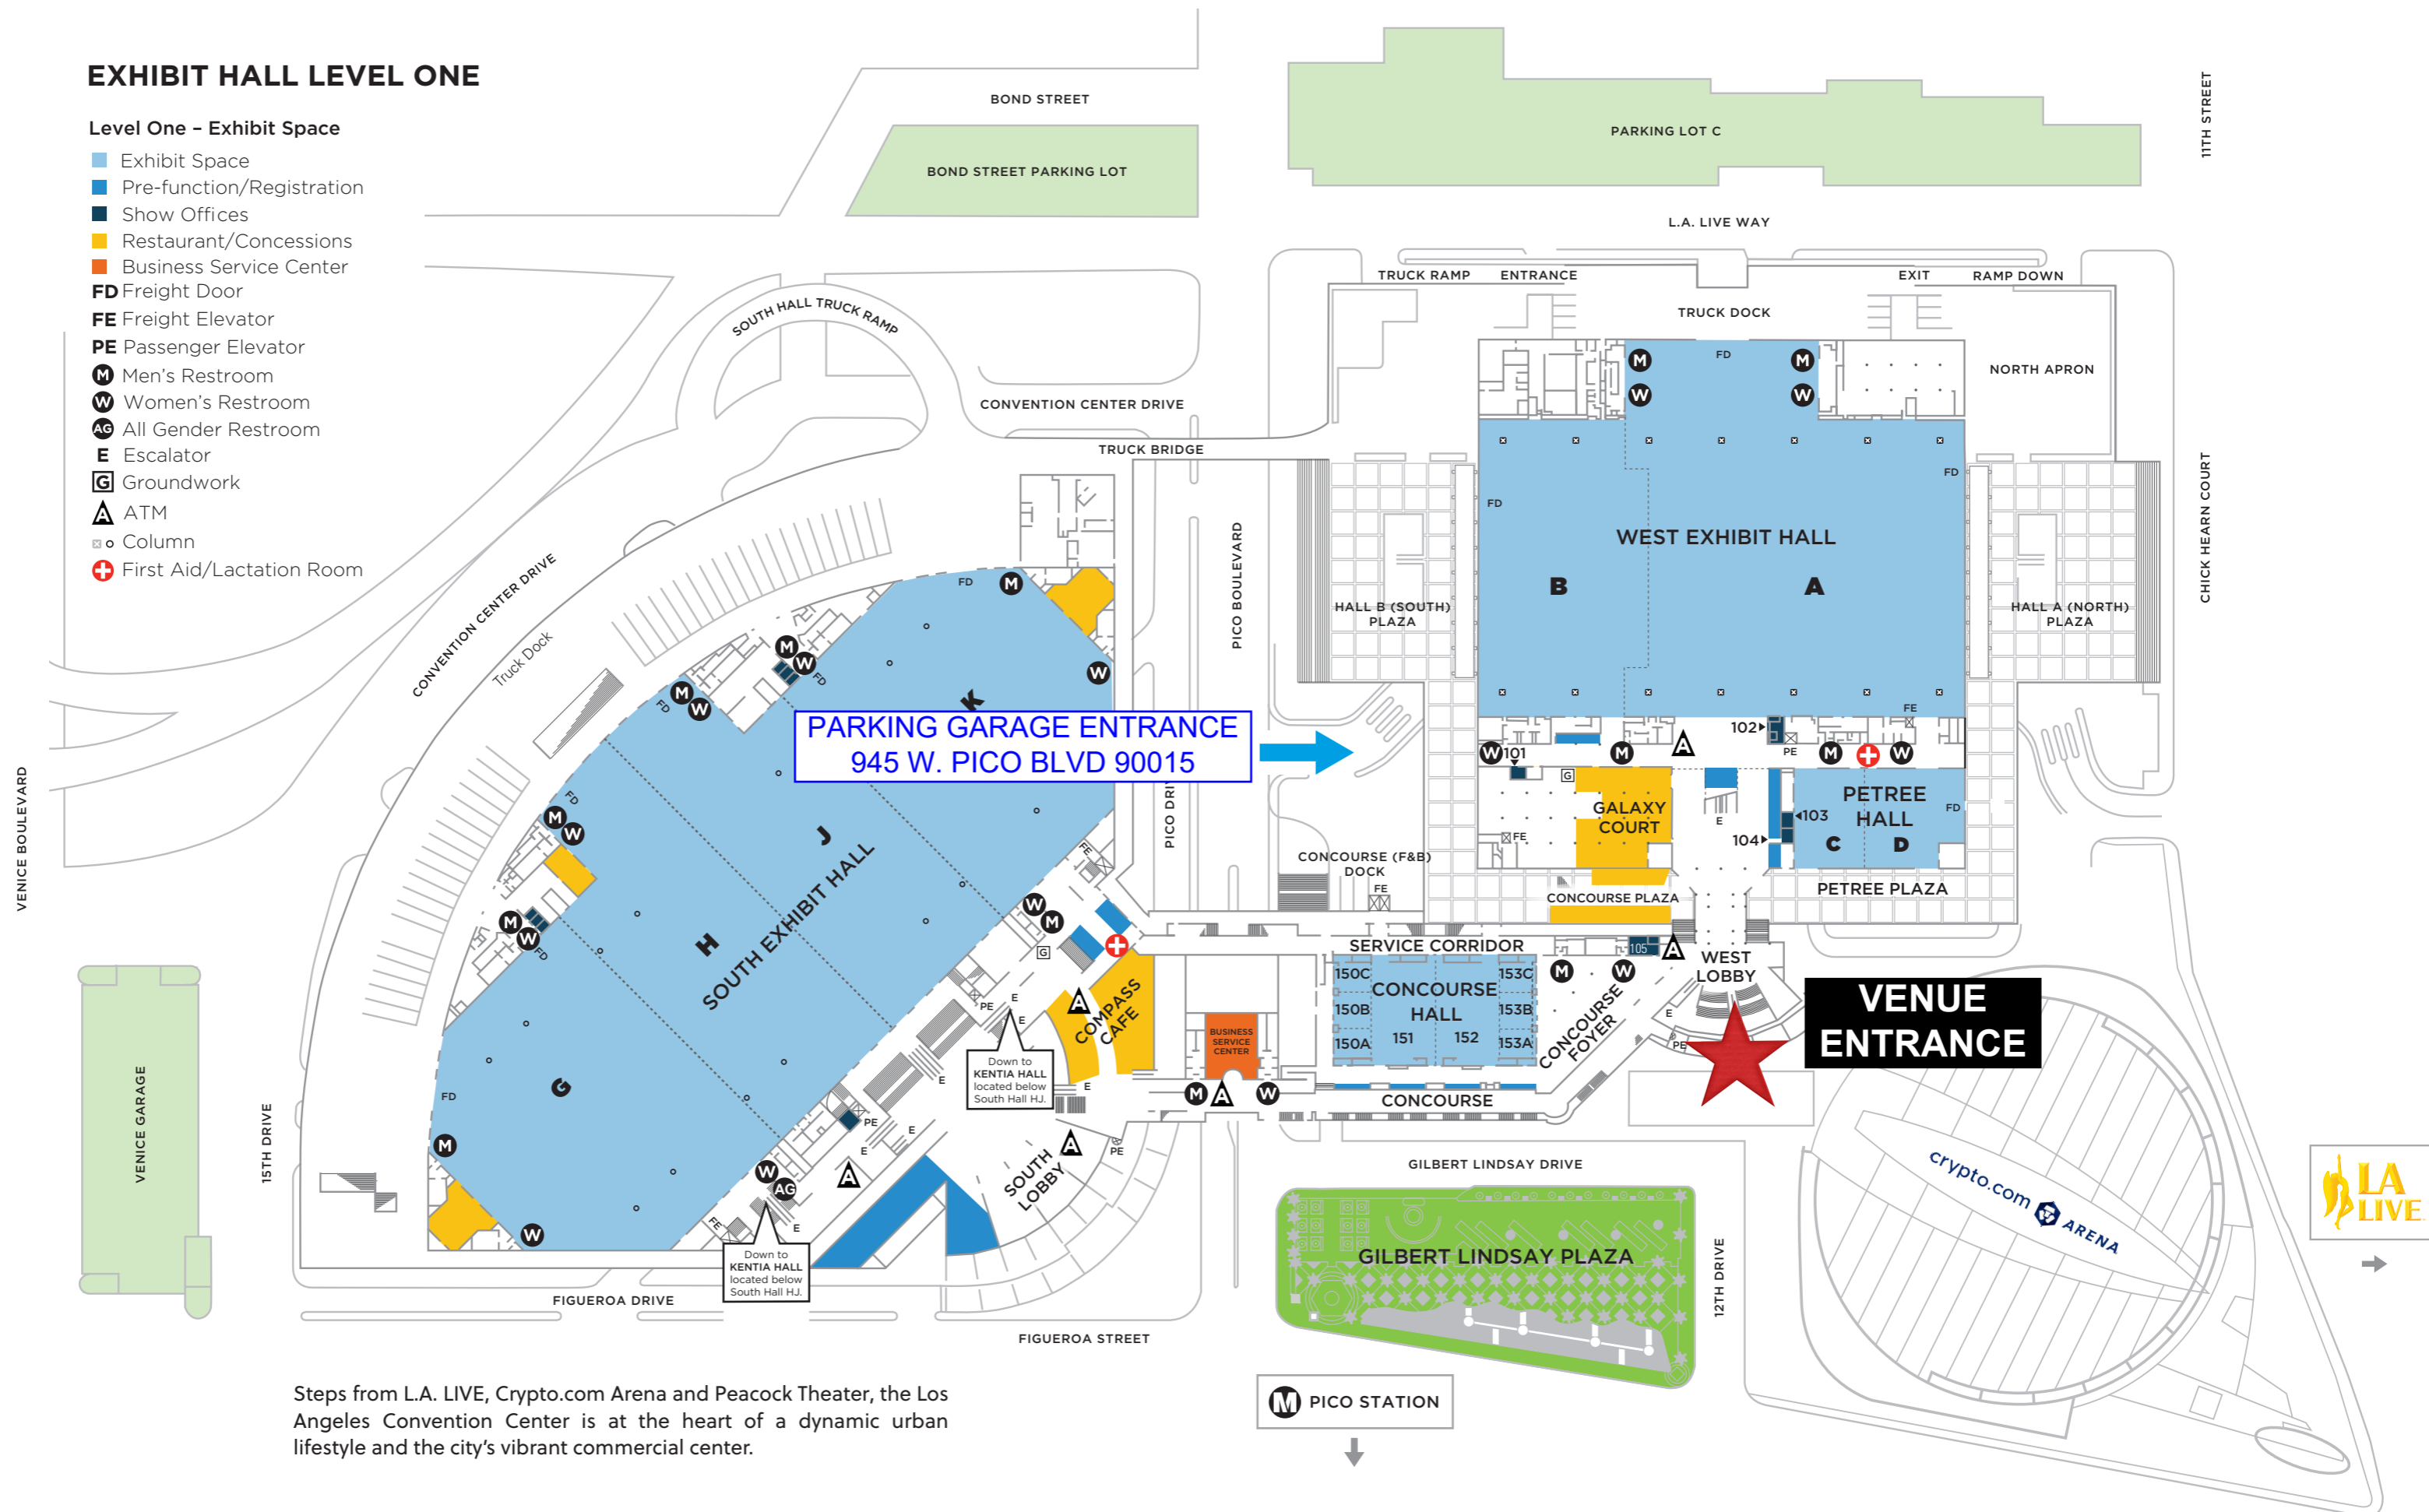

CONVENTION CENTER

NAVIGATION ADDRESS TO WEST GARAGE - PICO ENTRANCE

EXHIBIT HALL LEVEL ONE

Level One - Exhibit Space

- Exhibit Space
- Pre-function/Registration
- Show Offices
- Restaurant/Concessions
- Business Service Center
- FD** Freight Door
- FE** Freight Elevator
- PE** Passenger Elevator
- M** Men's Restroom
- W** Women's Restroom
- AG** All Gender Restroom
- E** Escalator
- G** Groundwork
- A** ATM
- Column
- + First Aid/Lactation Room

Steps from L.A. LIVE, Crypto.com Arena and Peacock Theater, the Los Angeles Convention Center is at the heart of a dynamic urban lifestyle and the city's vibrant commercial center.