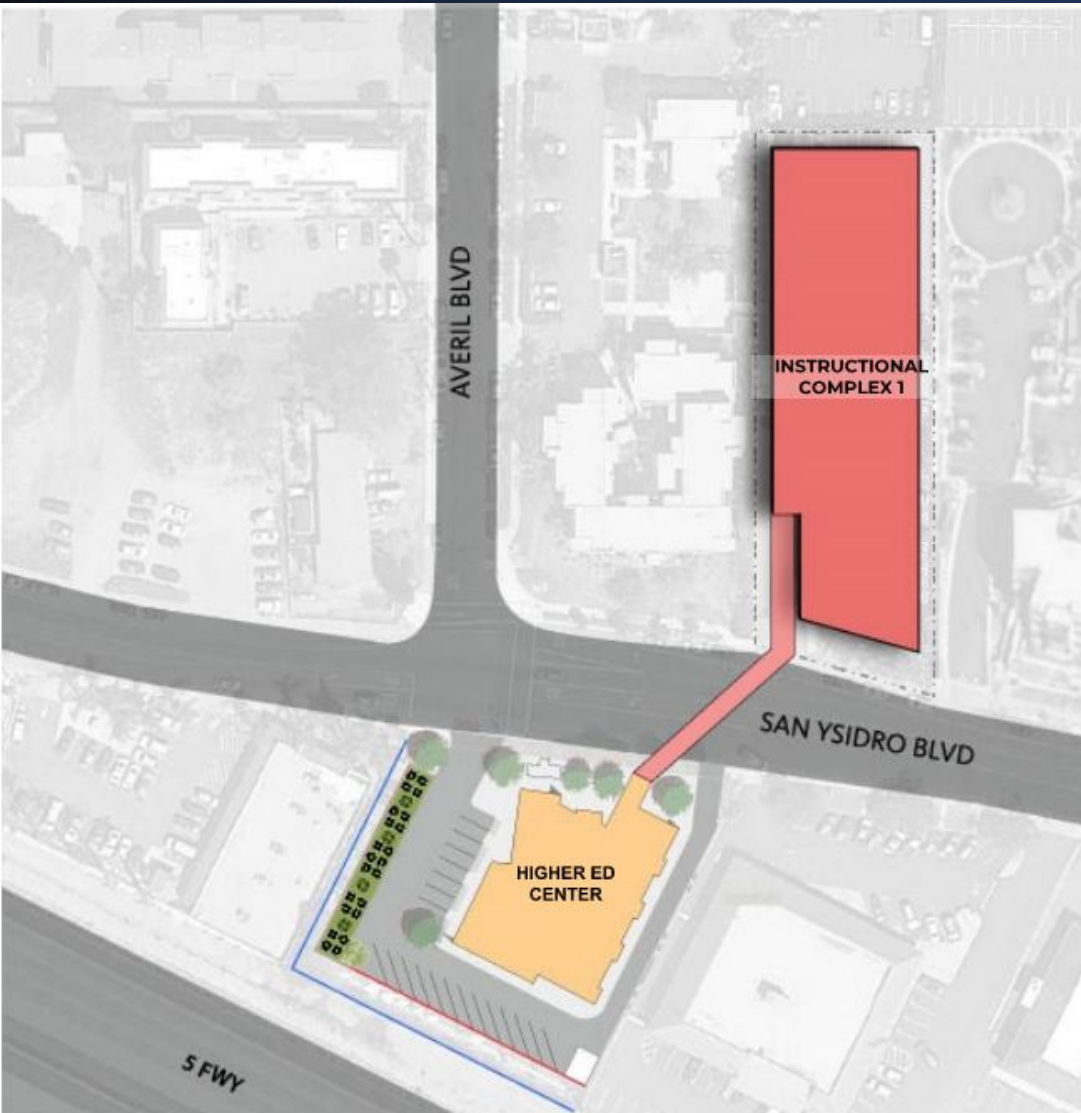

San Ysidro

HIGHER ED CENTER

Entry redesign
Outdoor spaces

INSTRUCTIONAL BUILDING

New construction, 3 story 47,900 GSF
New ground level parking, 50 stalls