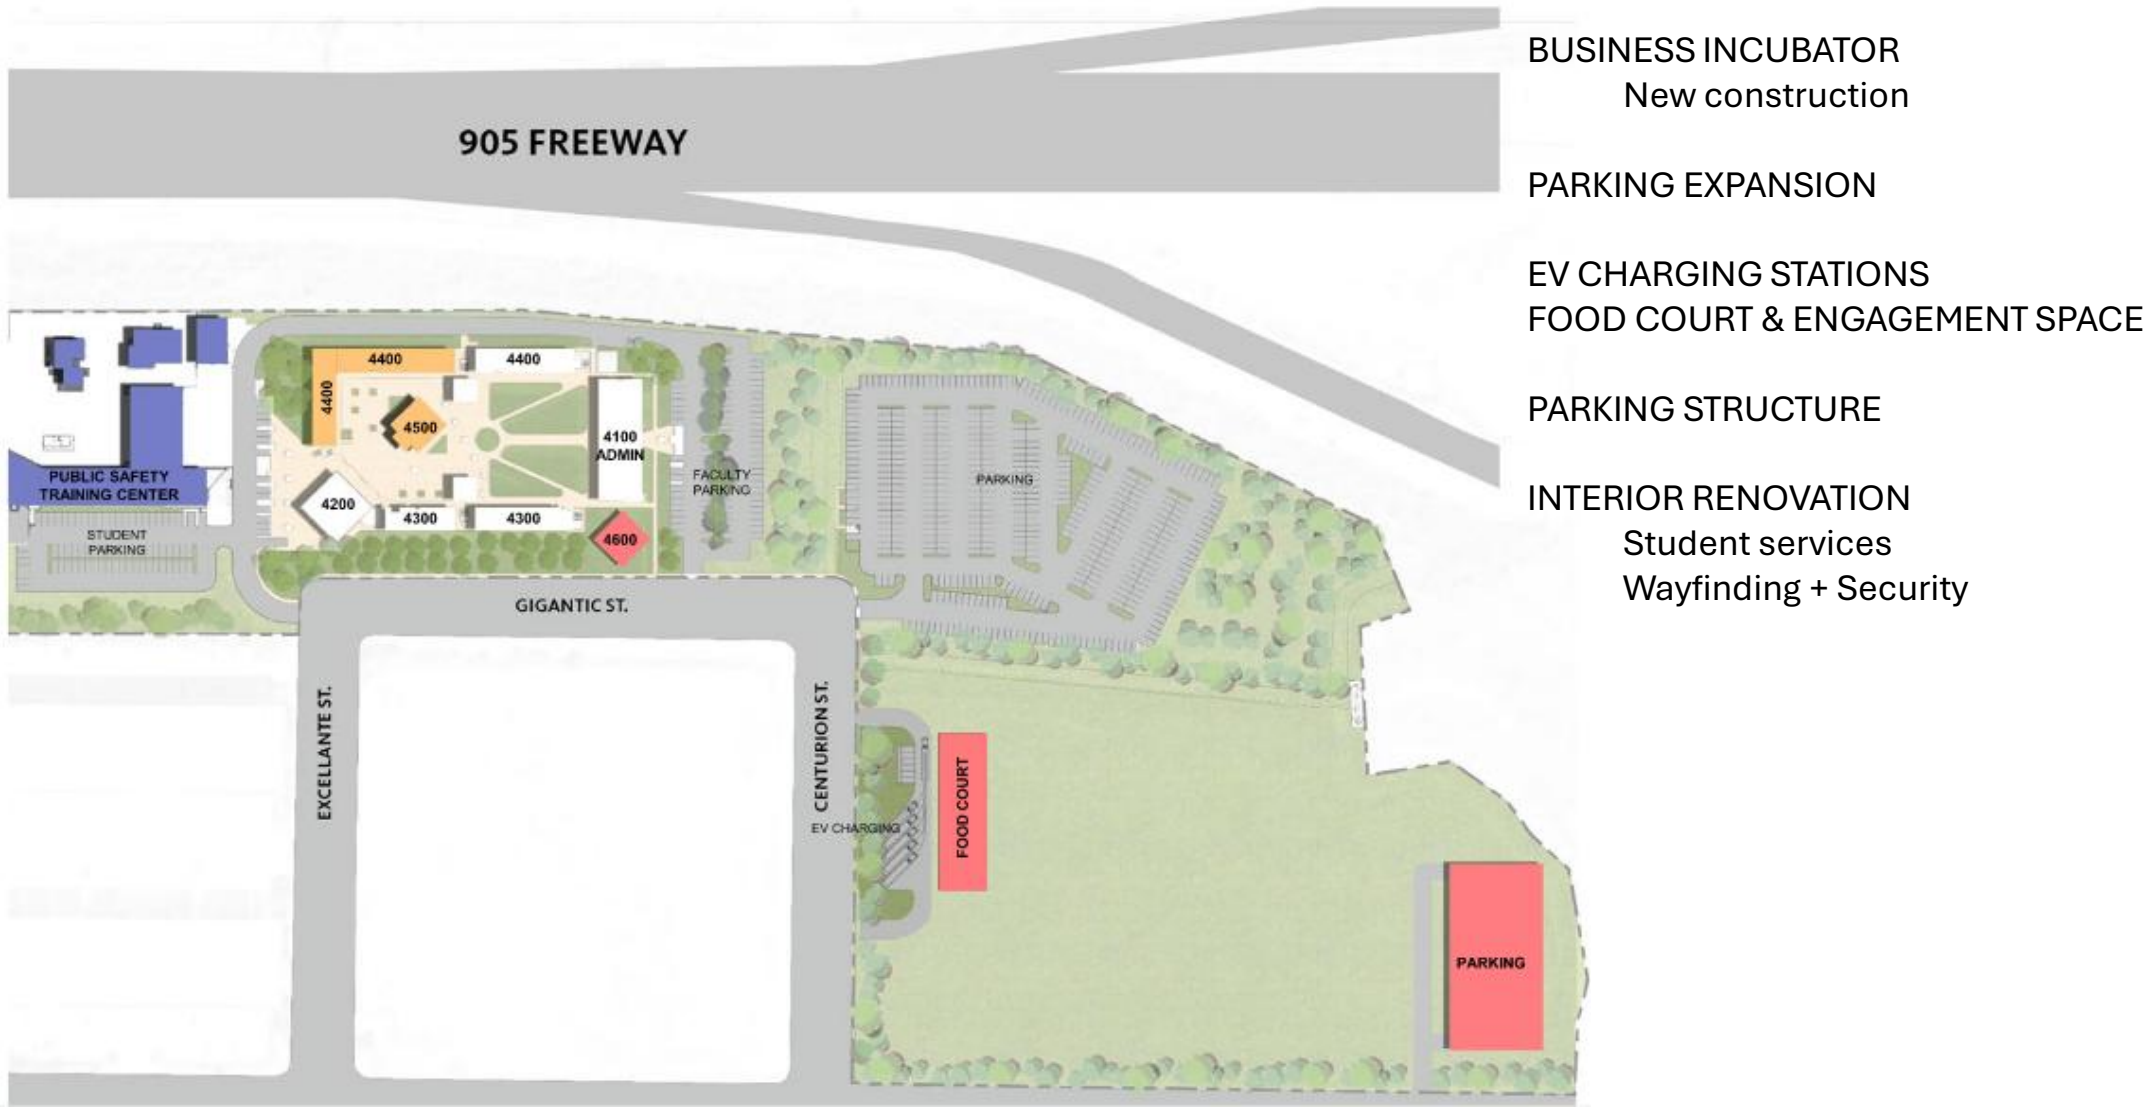

Identified Projects

National City

INTERIOR RENOVATION

Student services

Dental clinic

Wayfinding + Security

Otay Mesa

BUSINESS INCUBATOR
New construction

PARKING EXPANSION

EV CHARGING STATIONS
FOOD COURT & ENGAGEMENT SPACE

PARKING STRUCTURE

INTERIOR RENOVATION
Student services
Wayfinding + Security

San Ysidro

HIGHER ED CENTER

Entry redesign
Outdoor spaces

INSTRUCTIONAL BUILDING

New construction, 3 story 47,900 GSF
New ground level parking, 50 stalls

Thank you

Southwestern CCD – Facilities Vision Plan 2035