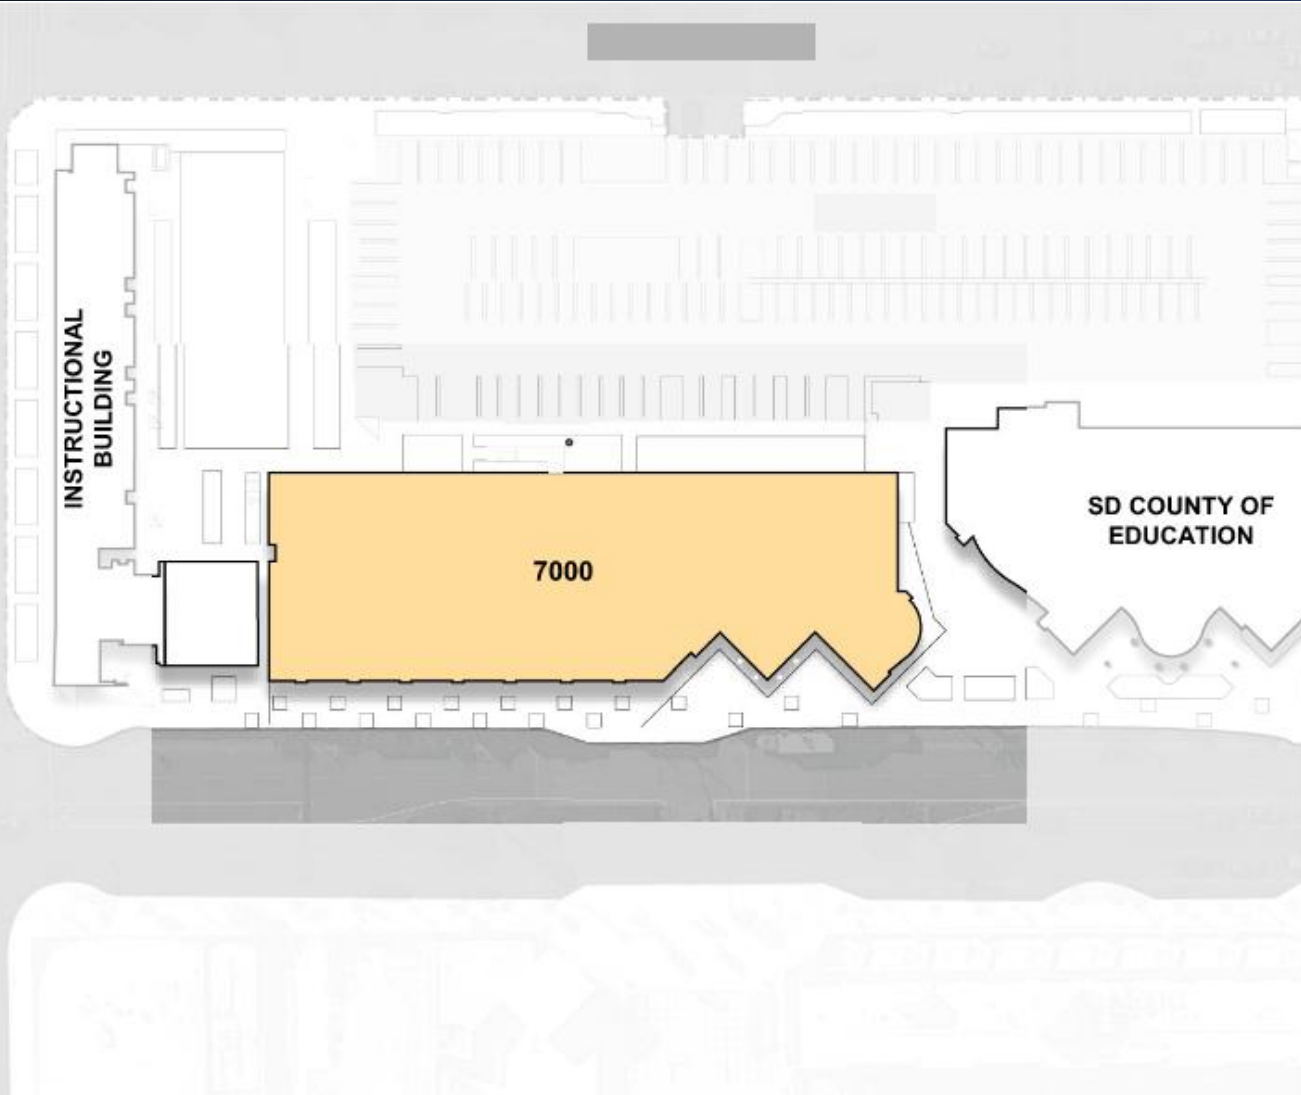

Identified Projects

National City

INTERIOR RENOVATION

Student services

Dental clinic

Wayfinding + Security

Otay Mesa

BUSINESS INCUBATOR
New construction

New construction, 3 story 47,900 GSF
New ground level parking, 50 stalls

Thank you

Southwestern CCD – Facilities Vision Plan 2035